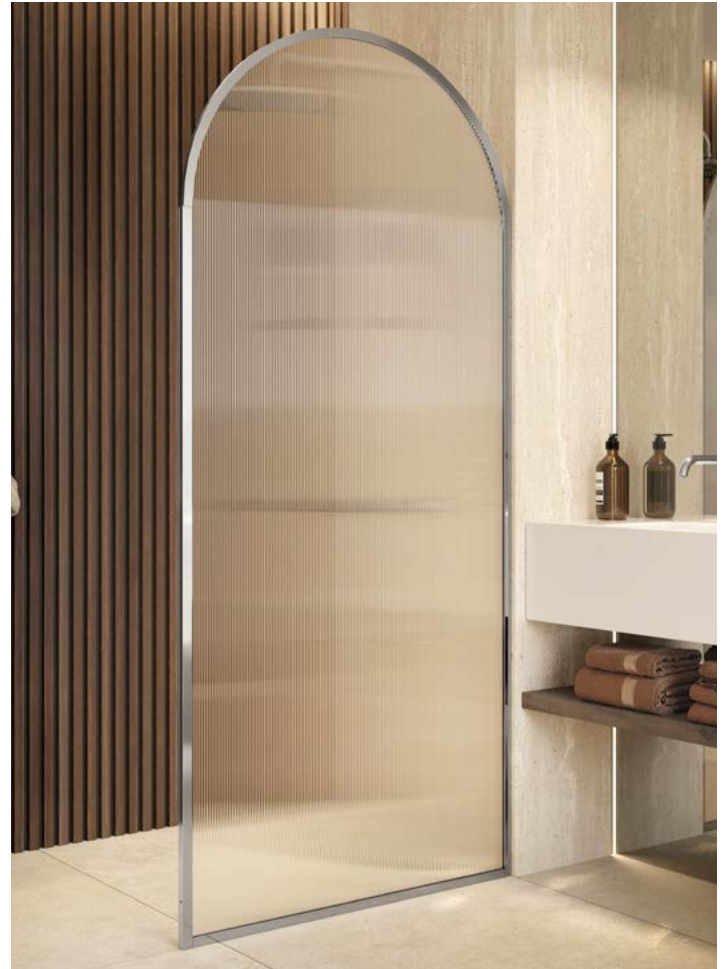

Innov8 | Arched Wetroom Panels
with Clear or Fluted Glass

TOTAL HEIGHT
2000
Millimetres

GLASS THICKNESS
8
Millimetres

REVERSIBLE

GLASS PROTECTION
ULTRA CARE
BY ROMAN

TRULIFE

LIFETIME GUARANTEE

+ Colour options for hardware

Polished Chrome
add S to codes

Matt Black
add B to codes

Brushed Brass
add BR to codes

+ Technical Information

Glass Thickness: 8mm

Glass Type: Clear or Fluted

Total Height: 2000mm

Door Size: 900, 1000, 1200mm

Handing: Reversible

+ Features & Benefits

- Fully framed in choice of colour.
- Back to wall or ceiling brace options.
- The Brace Bar is included with the Panel.
- Clear or Fluted glass options
- Fully reversible