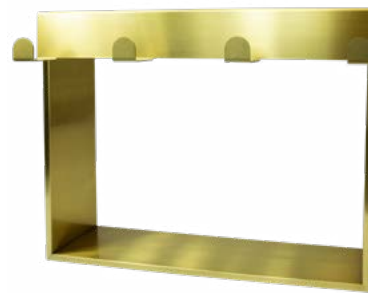

Baskets

Double Hanging Basket with Hooks

Colour options

Polished Chrome Matt Black Brushed Brass

Depth (mm)	Width (mm)	Height (mm)	Colour	Code
125	220	765	Polished Chrome	RSB01
125	220	765	Matt Black	RSB01B
125	220	765	Brushed Brass	RSB01BR

Hanging Niche (Stainless Steel) - 6mm - 10mm

Colour options

Polished Chrome Matt Black Brushed Brass

Depth (mm)	Width (mm)	Height (mm)	Colour	Code
85/135	450	350	Polished Chrome	HN01C
85/135	450	350	Matt Black	HN01B
85/135	450	350	Brushed Brass	HN01BR

Large Curved Corner Basket

Colour options

Polished Chrome Matt Black Brushed Brass

Depth (mm)	Width (mm)	Height (mm)	Colour	Code
224	296	73	Polished Chrome	RSB02
224	296	73	Matt Black	RSB02B
224	296	73	Brushed Brass	RSB02BR

Stepped Soap Basket

Colour option

Polished Chrome

Depth (mm)	Width (mm)	Height (mm)	Code
131	260	57 & 29	RSB03

Large 'L' Shaped Corner Shower Basket

Colour option

Polished Chrome

Depth (mm)	Width (mm)	Height (mm)	Code
115/125	255/270	99	RSB04