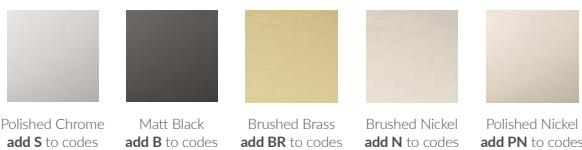

Sliding Door

with Clear Glass for Alcove Fitting

TOTAL HEIGHT
2000
Millimetres

GLASS THICKNESS
10
Millimetres

GLASS THICKNESS
8
Millimetres

GLASS PROTECTION
ULTRA CARE
BY ROMAN

TRULIFETIME
LIFETIME GUARANTEE

1200 Alcove Fitting - Brushed Nickel
Right Hand Door: KT1D12RN
Anti-Slip Tray: RSTG128 Shower Basket: RSB05BR

+ Colour options for hardware

Polished Chrome add **S** to codes
Matt Black add **B** to codes
Brushed Brass add **BR** to codes
Brushed Nickel add **N** to codes
Polished Nickel add **PN** to codes