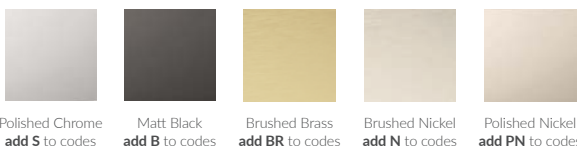

+ Sliding Doors & Panels

8mm Glass

Size (mm)	Adjustment (mm)	Aperture (mm)	Door Code*	Side Panel Code	RRP (ex VAT)	RRP (inc VAT)
1200 x 800	1173 - 1187 & 773 - 787	499	KT1D12LC	KTR1C8	£2030.56	£2436.67
1200 x 900	1173 - 1187 & 873 - 887	499	KT1D12LC	KTR1C9	£2075.18	£2490.22
1400 x 800	1373 - 1387 & 773 - 787	599	KT1D14LC	KTR1C8	£2157.00	£2588.40
1400 x 900	1373 - 1387 & 873 - 887	599	KT1D14LC	KTR1C9	£2201.63	£2641.95
1500 x 800	1473 - 1487 & 773 - 787	649	KT1D15LC	KTR1C8	£2220.96	£2665.15
1500 x 900	1473 - 1487 & 873 - 887	649	KT1D15LC	KTR1C9	£2265.58	£2718.70
1700 x 800	1673 - 1687 & 773 - 787	749	KT1D17LC	KTR1C8	£2348.87	£2818.65
1700 x 900	1673 - 1687 & 873 - 887	749	KT1D17LC	KTR1C9	£2393.50	£2872.20

*Please note: Handing must be specified for the correct codes to be ordered. change **L** or **R** after code, Left as L, Right as R, then add your preferred colour letter to codes. eg KT1D12LCS to KT1D12RCS

+ Colour options for hardware

Polished Chrome add **S** to codes
Matt Black add **B** to codes
Brushed Brass add **BR** to codes
Brushed Nickel add **N** to codes
Polished Nickel add **PN** to codes