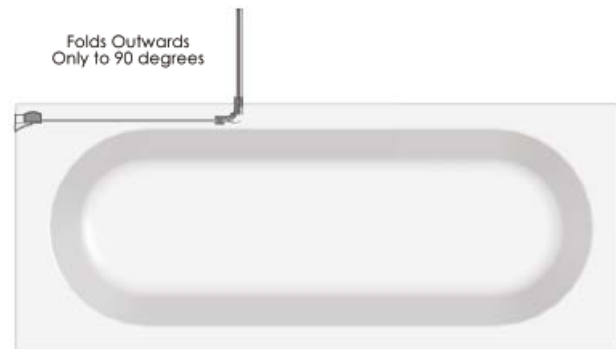

Innov8 Hinged Bath Screen - Polished Chrome - N2BV213S

Innov8 Hinged Bath Screen - Matt Black - N2BV213B

Innov8 Hinged Bath Screen

Features & Benefits

- Outward opening (hinges stop at 90° to avoid contact with basins and furniture)
- Optional Bracing Bar included
- Bath top aluminium seal for added water integrity
- Power shower approved

Technical Information

- Glass Thickness:** 8mm
- Total Height:** 1500mm
- Handing:** Left or Right handing must be specified when ordering

Glass Thickness	Height (mm)	Width (mm)	Adjustment (mm)	Code*
8mm	1500	910	890 - 910	N2BV213

Technical Information

Glass Thickness: 8mm

Total Height: 1500mm

Handing: Left or Right handing must be specified when ordering

Size (mm)	Adjustment (mm)	Code*
1500 x 900	880 - 900	N2BV13

***Please note:** Handing side must be specified for the correct codes to be ordered. Then add **L** for left hand, add **R** for right hand at the end of code.