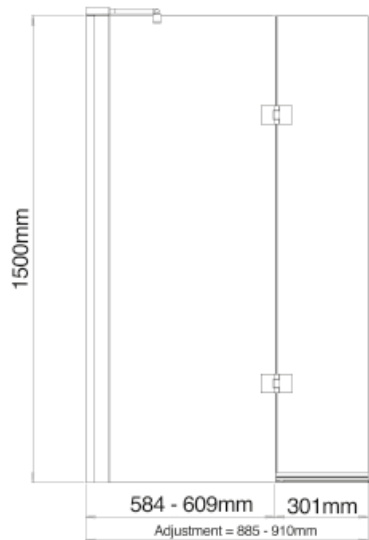

Innov8 Hinged Bath Screen - Polished Chrome - N2BV213S

Innov8 Hinged Bath Screen - Matt Black - N2BV213B

Innov8 Hinged Bath Screen

Features & Benefits

- Outward opening (hinges stop at 90° to avoid contact with basins and furniture)
- Optional Bracing Bar included
- Bath top aluminium seal for added water integrity
- Power shower approved

Technical Information

- Glass Thickness:** 8mm
- Total Height:** 1500mm
- Handing:** Left or Right handing must be specified when ordering

Glass Thickness	Height (mm)	Width (mm)	Adjustment (mm)	Code*
8mm	1500	910	890 - 910	N2BV213

Glass	Size (mm)	Adjustment (mm)	Code
Clear	1500x800	785 - 810	NBF158
Fluted	1500x800	785 - 810	NBF158F

Technical Information

Glass Thickness: 8mm

Total Height: 1500mm

Handing: Reversible

Description	Size (mm)	Adjustment (mm)	Code Add B or BBR
Back to Wall Brace Kit	1030	Cut to suit	NBBK90SQ
Ceiling Brace Kit	1030	Cut to suit	NBBKC50SQ

Technical Information

Glass Thickness: 8mm

Total Height: 1500mm

Handing: Left or Right handing must be specified when ordering

Size (mm)	Adjustment (mm)	Code*
1500 x 900	880 - 900	N2BV13

***Please note:** Handing side must be specified for the correct codes to be ordered. Then add **L** for left hand, add **R** for right hand at the end of code.