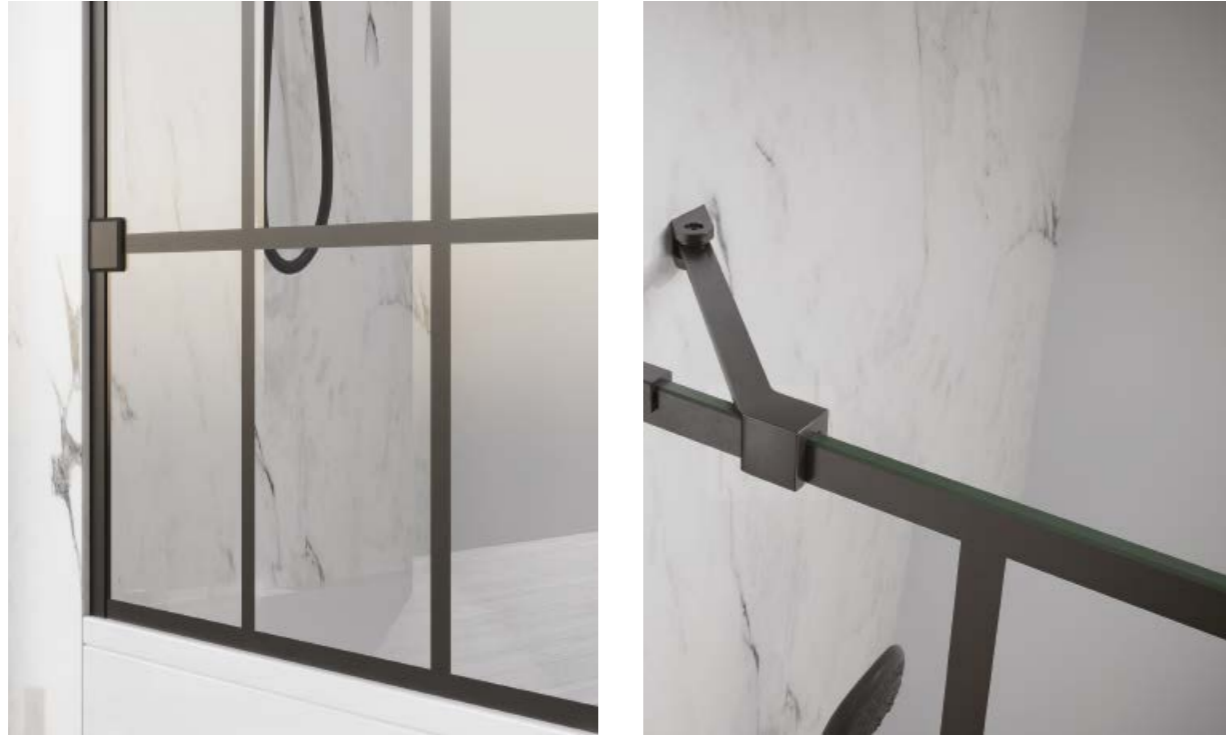

Liberty *Black Grid Fixed Bath Screen*

Features & Benefits

- Matt Black Aluminium Hardware
- Printed Black Grid design
- New minimal easy fix wall profile system
- Designed for installation to straight vertical walls
- Optional brace bar included
- **Power shower approved**

Technical Information

- **Glass Thickness:** 10mm
- **Total Height:** 1500mm
- **Handing:** Reversible

Glass Thickness	Height (mm)	Width (mm)	Adjustment (mm)	Code
10mm	1500	800	N/A	KLBSGPB

Colour options for hardware