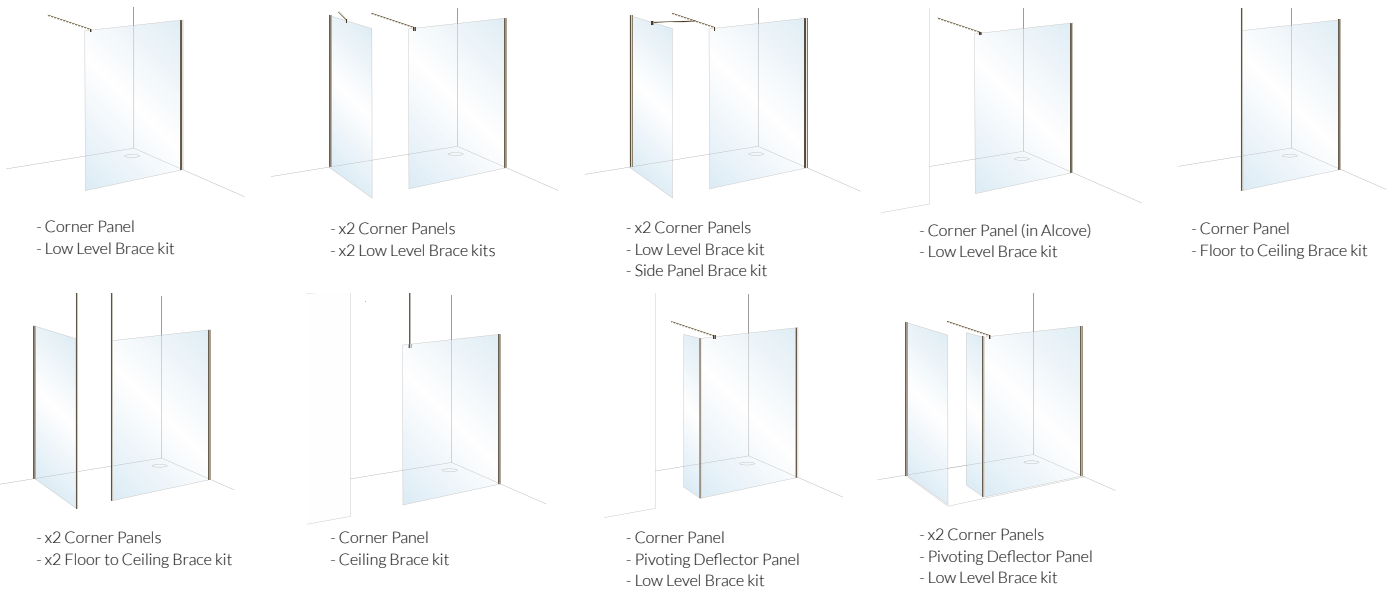

Haven Select | Wetroom Panels *with Fluted Glass*

TOTAL HEIGHT
2000 mm

Description	Glass Thickness	Actual Width (mm)	Code	RRP (ex VAT)	RRP (inc VAT)
Corner Panels					
800 Corner Panel	8mm	765	H8SP8FC	£367.58	£441.10
900 Corner Panel	8mm	865	H8SP9FC	£418.58	£502.30
1000 Corner Panel	8mm	965	H8SP10FC	£466.58	£559.90
1100 Corner Panel	8mm	1065	H8SP11FC	£514.58	£617.50
1200 Corner Panel	8mm	1165	H8SP12FC	£692.58	£831.10
Deflector Panel (includes fixed or pivoting corner fixing kit).					
300 Pivoting Deflector Panel	8mm	343	H8SPM3FC	£322.58	£387.10

Colour options for hardware

Polished Chrome **add S** to codes
Matt Black **add B** to codes
Brushed Brass **add BR** to codes
Brushed Nickel **add N** to codes
Gun Metal **add GM** to codes

Please Note: Gun Metal available Spring 2024

Haven Select | Vinyl Floor Contour Profile Kit

Description	Code	RRP (ex VAT)	RRP (inc VAT)
Vinyl Floor Contour Profile Kit	BPO01S	£73.92	£88.70