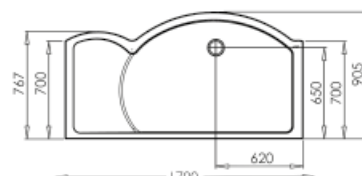

Tray Colour Finish

White

Bi-Fold Door Frameless

TOTAL HEIGHT

1967 mm

Corner Fitting

Description	Size (mm)	Adjustment (mm)	Aperture (mm)	Code	RRP (exVAT)	RRP (incVAT)
Bi-Fold Door	760	715 - 735	620	N2V7613C	£899.98	£1,079.97
Bi-Fold Door	800	755 - 775	660	N2V813C	£899.98	£1,079.97
Bi-Fold Door	900	855 - 875	760	N2V913C	£966.92	£1,160.31
Bi-Fold Door	1000	955 - 975	860	N2V1013C	£1,033.88	£1,240.65
Side Panel*	760	715 - 735	-	N2R7613	£475.11	£570.13
Side Panel*	800	755 - 775	-	N2R813	£475.11	£570.13
Side Panel*	900	855 - 875	-	N2R913	£514.27	£617.13
Side Panel*	1000	955 - 975	-	N2R1013	£557.84	£669.41