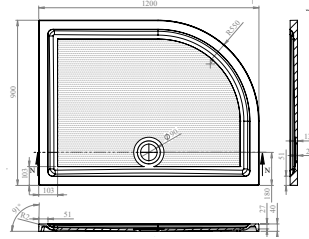

Shower Trays Collections

Anti-Slip Quadrant Trays

Image shown as Left hand

Chrome Waste included with tray