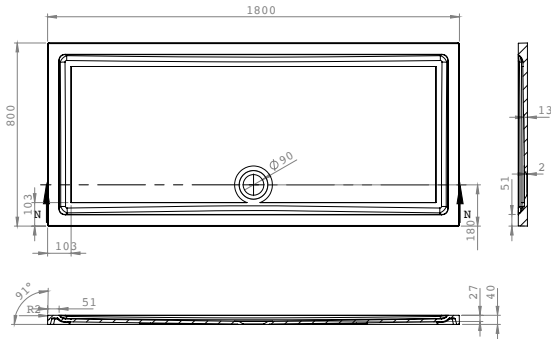

Rectangular Trays

Width (mm)	Depth (mm)	Height (mm)	Code	RRP (ex VAT)	RRP (inc VAT)
800	700	40	RSTG87	£256.10	£307.32
900	700	40	RSTG97	£256.10	£307.32
900	760	40	RSTG976	£256.10	£307.32
900	800	40	RSTG98	£256.10	£307.32
1000	700	40	RSTG107	£279.22	£335.06
1000	800	40	RSTG108	£304.92	£365.90
1000	900	40	RSTG109	£304.92	£365.90
1100	800	40	RSTG118	£304.92	£365.90
1200	700	40	RSTG127	£307.21	£368.65
1200	760	40	RSTG1276	£307.21	£368.65
1200	800	40	RSTG128	£309.21	£371.05
1200	900	40	RSTG129	£313.92	£376.70
1300	800	40	RSTG138	£432.96	£519.55
1400	700	40	RSTG147	£432.96	£519.55
1400	800	40	RSTG148	£442.06	£530.47
1400	900	40	RSTG149	£464.26	£557.11
1500	800	40	RSTG158	£519.33	£623.20
1500	900	40	RSTG159	£519.33	£623.20
1600	700	40	RSTG167	£519.33	£623.20
1600	800	40	RSTG168	£552.37	£662.84
1600	900	40	RSTG169	£563.10	£675.72
1700	700	40	RSTG177	£588.77	£706.52
1700	760	40	RSTG1776	£588.77	£706.52
1700	800	40	RSTG178	£614.77	£737.72
1700	900	40	RSTG179	£627.10	£752.52
1800	800	40	RSTG188	£680.85	£817.02

Riser Kit Height: 100mm

Colour Finish

Chrome Waste included with tray