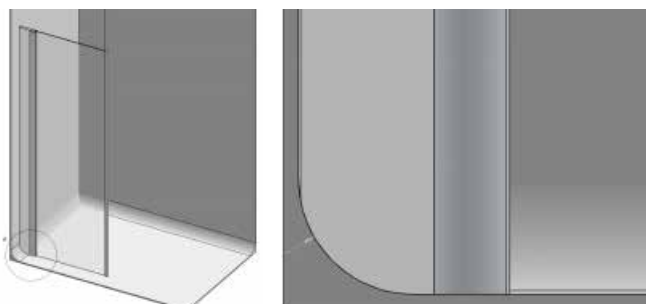

Haven Select | Vinyl Floor Contour Profile Kit

Description	Code	RRP (ex VAT)	RRP (inc VAT)
Vinyl Floor Contour Profile Kit	BPO01S	£73.92	£88.70