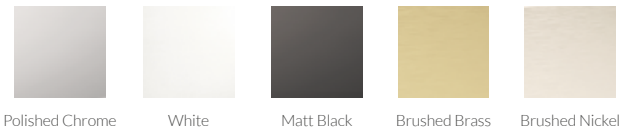

Colour options for Waste Cover Cap