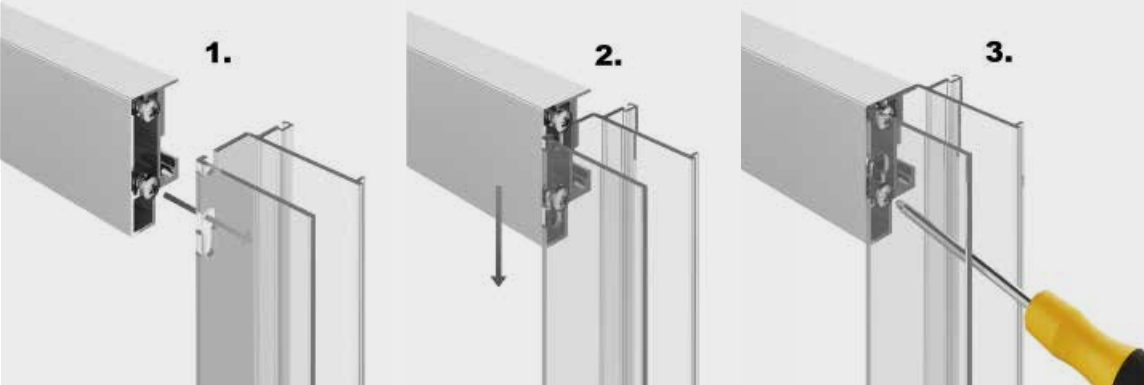

FastFix

S Y S T E M

FastFix Assembly

Included on Roman Sliding Door Enclosures

The FastFix Assembly system is designed so that the final mainframe installation is a 'slot and tighten' exercise, which can be done literally in seconds. Consequently, the main profiles effortlessly link together as the structure is assembled onsite. As much of the process as possible is now pre-assembled in the Roman factory to ensure that the final installation in the bathroom is simple, quick and easy.

SECONDS

PRE-ASSEMBLED

3

THREE STEP