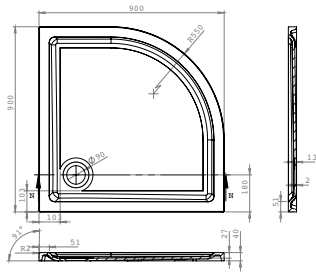

Shower Trays Collections

Anti-Slip Quadrant Trays

Image shown as Left hand

Chrome Waste included with tray