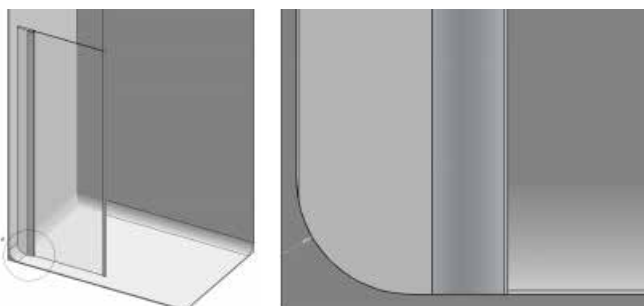

Haven Select | Vinyl Floor Contour Profile Kit

Description	Code	RRP (ex VAT)	RRP (inc VAT)
Vinyl Floor Contour Profile Kit	BPO01S	£73.92	£88.70