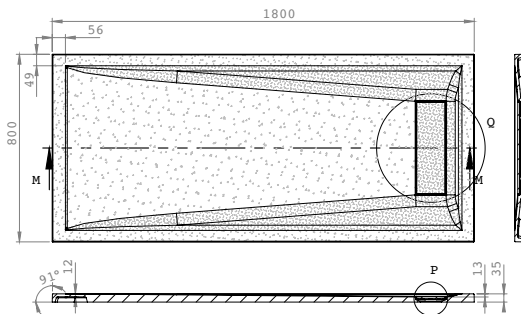

Colour options for Waste Cover Cap

Infinity Slate Trays

Width (mm)	Depth (mm)	Height (mm)	Code	RRP (ex VAT)	RRP (inc VAT)
800	800	35	IGS80	£510.39	£612.47
1000	800	35	IGS108	£520.71	£624.86
1200	800	35	IGS128	£585.48	£702.57
1200	900	35	IGS129	£621.46	£745.75
1400	800	35	IGS148	£653.84	£784.61
1400	900	35	IGS149	£675.52	£810.62
1500	800	35	IGS158	£675.52	£810.62
1600	800	35	IGS168	£682.69	£819.22
1600	900	35	IGS169	£779.93	£935.92
1700	800	35	IGS178	£779.93	£935.92
1800	800	35	IGS188	£787.03	£944.44
Roman Tray Waste - No Cap			RDTW02	£50.00	£60.00