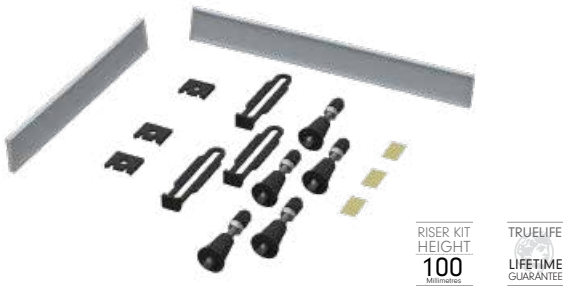

Colour Finish

White

Chrome Waste included with tray

Riser Kits

Square & Rectangular

Description	Height	Code	RRP (ex VAT)	RRP (inc VAT)
Riser Kit for RSTG70 - RSGT118	100mm	RSTGRK01	£96.97	£116.36
Riser Kit for RSTG127 - RSTG179	100mm	RSTGRK02	£96.97	£116.36
Riser Kit for RSTG188	100mm	RSTGRK03	£96.97	£116.36