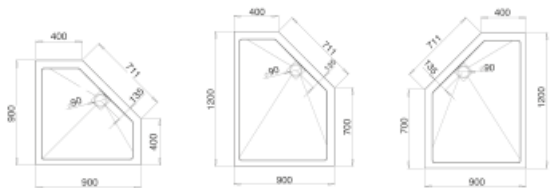

Colour Finish

Chrome Waste included with tray